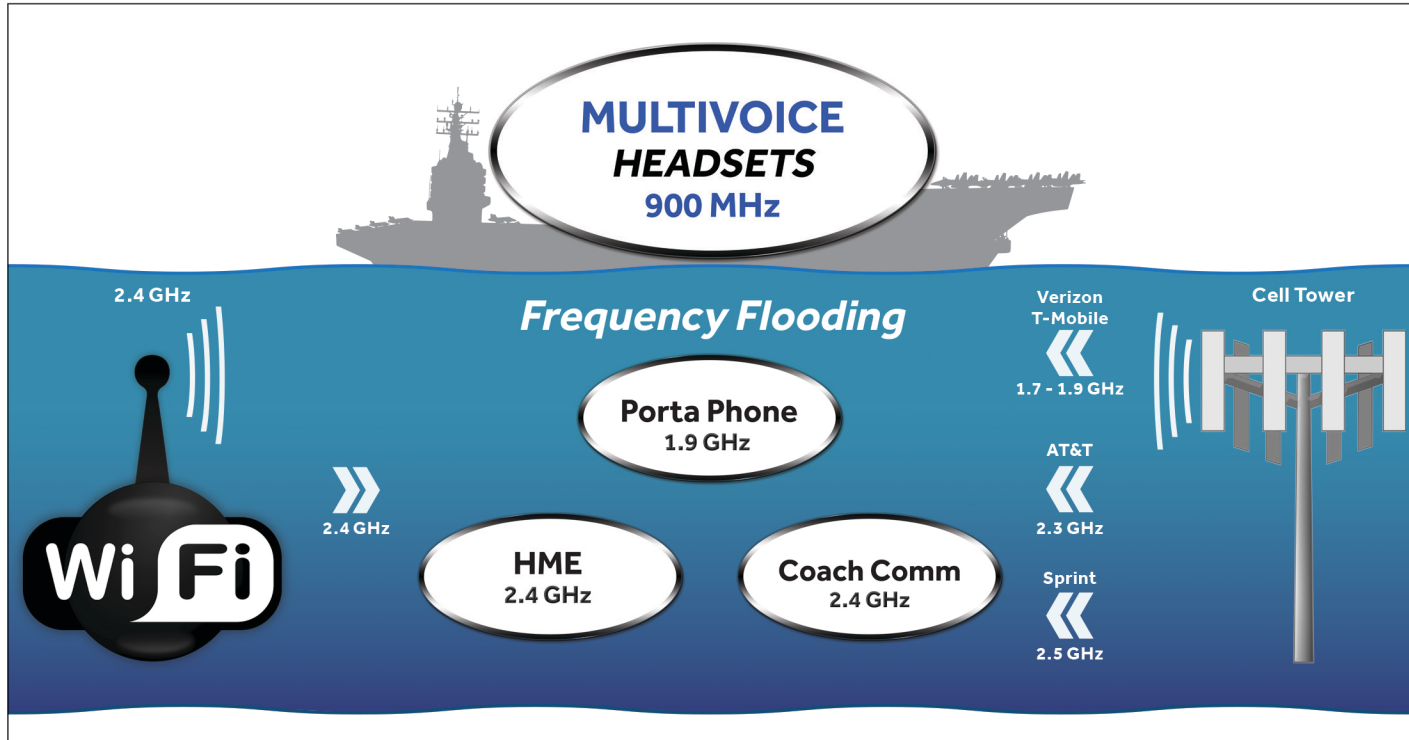

MULTIVOICE

HEADSETS

SUPERIOR COMMUNICATION

NEW TECHNOLOGY

**WE CAN
SHIP
IMMEDIATELY**

MV-AUDIBLE ALWAYS WORKS WITHOUT INTERFERENCE

PROBLEM — Frequency Flooding leads to the majority of headset problems.

SOLUTION — MV-AUDIBLE runs at 900MHz and is unaffected by Frequency Flooding.

MV-AUDIBLE V/S THEM

SYSTEM SPECS & CAPABILITIES COMPARISON	MULTIVOICE™	CoachComm	PortaPhone	
Full Duplex (Simultaneous Talk Hands-Free)	✓	✓	✓	
Channel Switching Capabilities	✓	✓	✓	
2-Year Warranty	✓	✓	✓	
Secure Conversations	✓	✓	✓	
Durable Heavy-Duty Headsets	✓	✓		
Clear Audio in the Loudest Football Stadiums	✓	✓		
Long-Lasting Premium Polymer Batteries	✓	✓		
2 - 6 Channel Configuration	✓	✓		
Penetrates through Tinted Glass	✓			
No Base Station	✓			
Intuitive (One Button) Setup in Minutes	✓			
Convenient for Up-Tempo Practice	✓			
18 Hours of All Battery Talk Time	✓			
Add New Coaches in Seconds	✓			
1300 Yard Range	✓			
Auto Anti-Jamming Both Sides of the Field	✓			
Weather-Proof (Reliable Use in Rain)	✓			
Reduces Shouting to Normal Volume	✓			