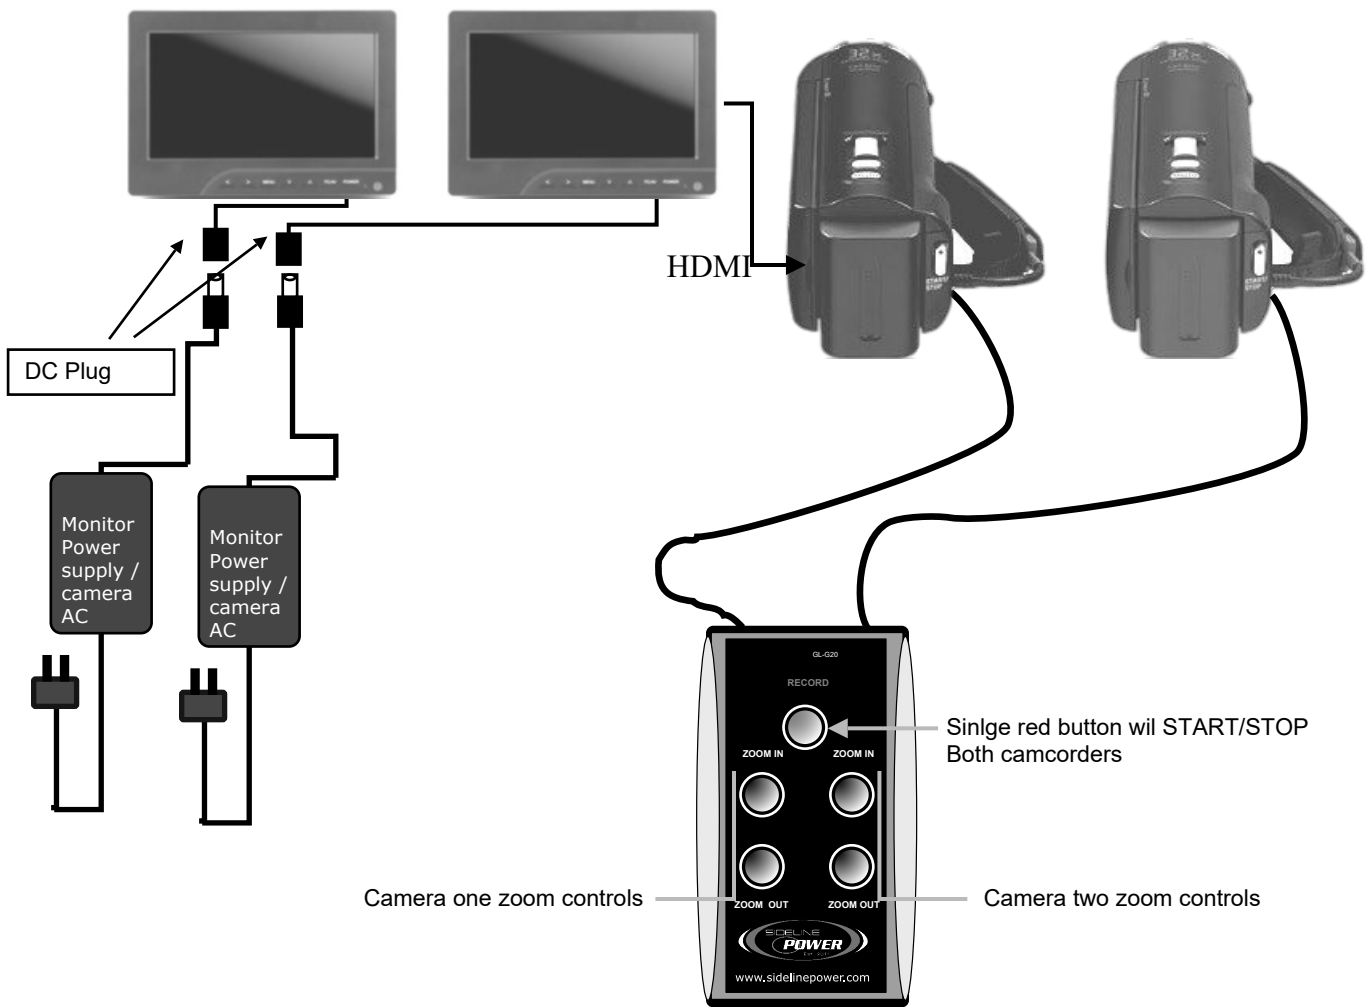

Sony Camcorders

DIGITAL PIGGY-BACK SYSTEM

Set the both monitors to input AV1

Adjustable angle plate

Monitor bracket knob

Push quick release level All the way tight

For immediate support call:
254-548-4723