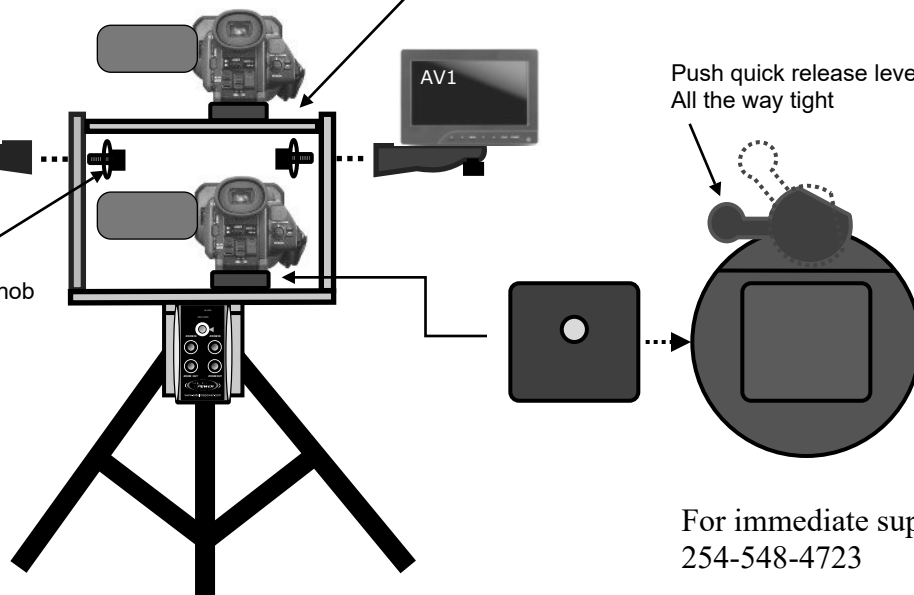

Sony Camcorders

DIGITAL PIGGY-BACK SYSTEM

Set the both monitors to input AV1

Adjustable angle plate

Monitor bracket knob

Push quick release level All the way tight

For immediate support call:
254-548-4723